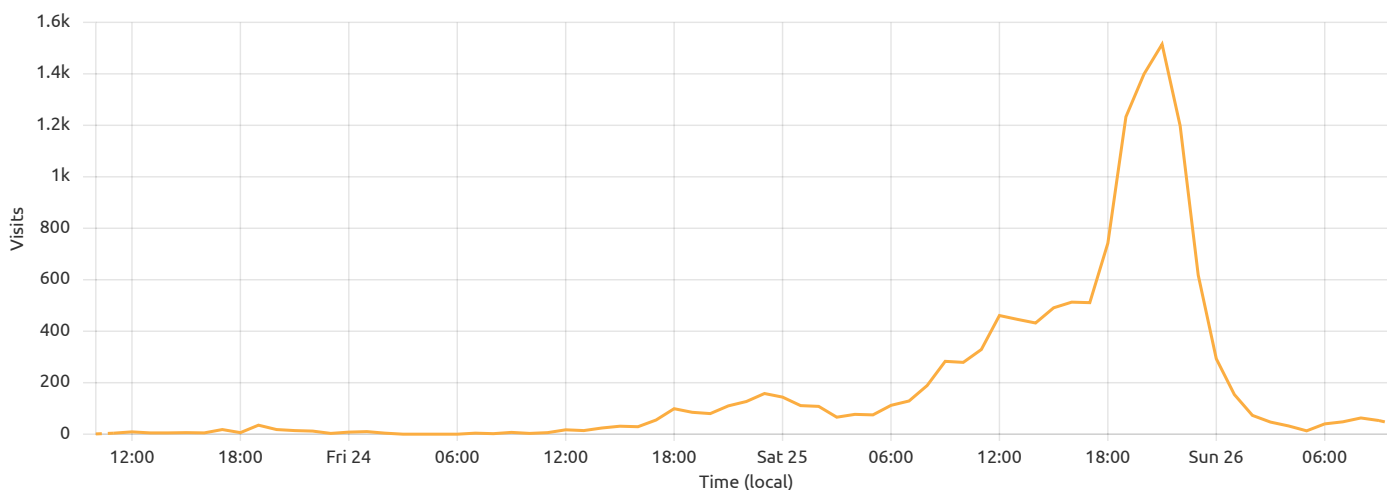

Filters:

Host equals lsb.systemphoenix.net

Visits summary

When someone navigates to your website, either directly or from an external referer. One visit can consist of multiple page views.

All [Referer](#) [Host](#) ⓘ [Country](#) [Path](#) [Browser](#) ...

Total **13.33k** ● lsb.systemphoenix.net **13.33k**

Visits by country

Malaysia	12.94k
Singapore	252
Brunei Darussalam	63
Canada	16
Cambodia	15
Australia	9
Thailand	7
Indonesia	7
Unknown states, other entities or organizations	7
China	5